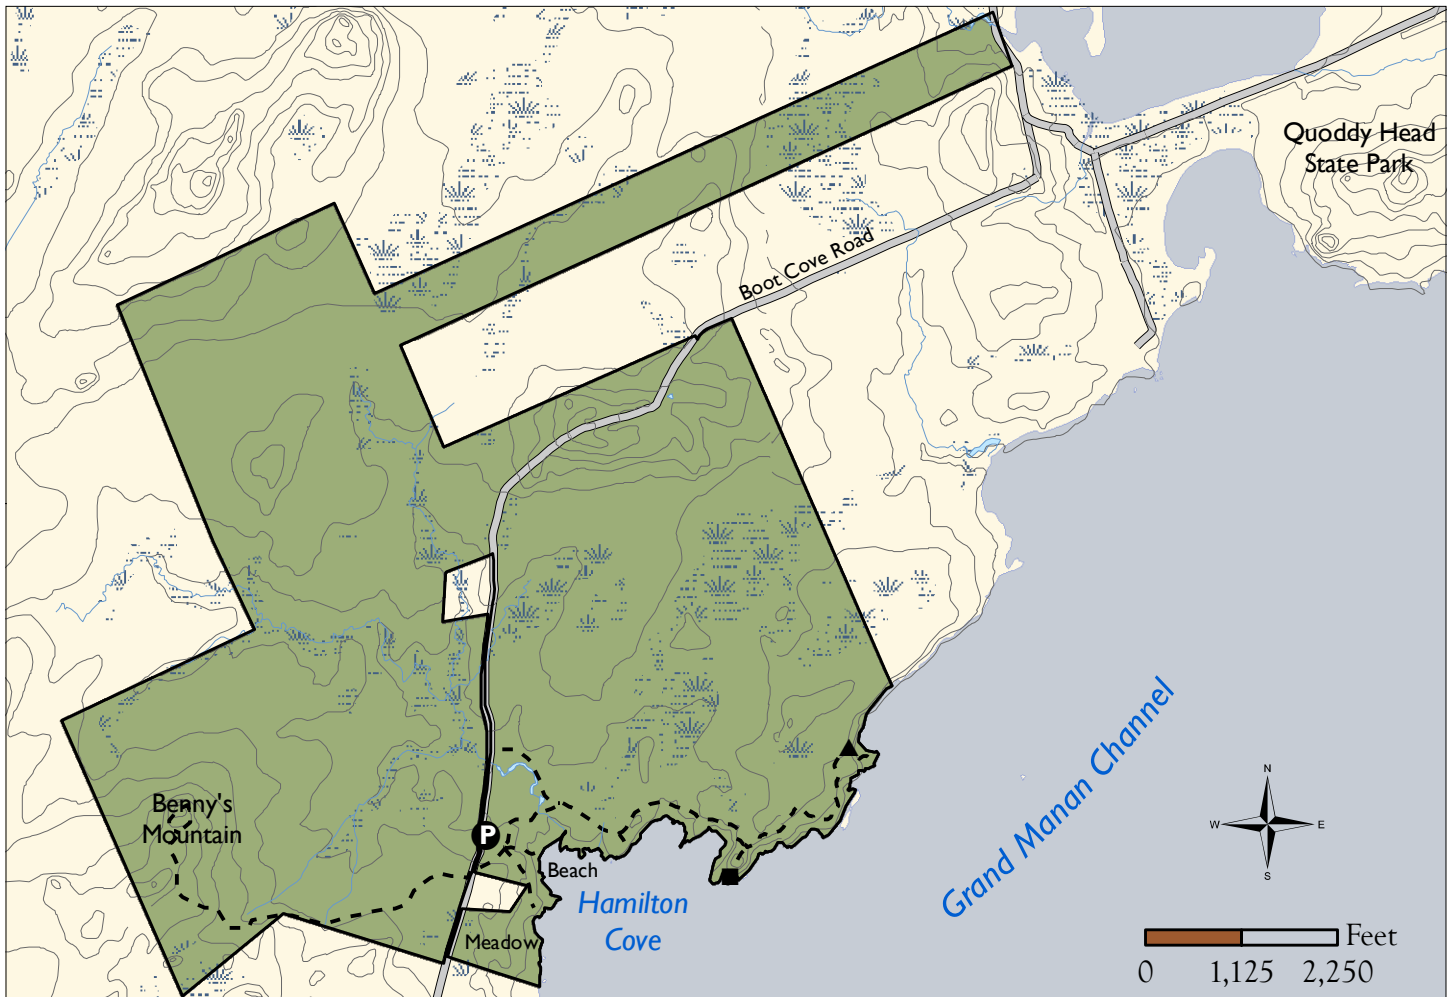

Hamilton Cove Preserve

Lubec, Maine

Preserve Guidelines

- No Camping Permitted
- Fires by Permit Only - Maine State Law
 - Contact Maine Forest Service at 207-827-1800 for Permit
 - Keep All Fires Below HighTide Line
 - Do Not Cut or Break Tree Limbs, Dead or Alive
 - Leave No Fire Unattended
 - Completely Extinguish All Fires
- Stay on Established Trails
 - Foot Traffic Only - Trails Are Not Suitable for Wheeled Vehicles
 - Visitors Can Inadvertently Disturb Thin Soils & Fragile Vegetation Along the Cliffs, That is Slow to Regenerate
- Carry Out All Trash
 - Including Human and Pet Waste and Toilet Paper
- Keep Pets Under Control
- Please Respect the Privacy of Preserve Neighbors
- Do Not Remove Archaeological Artifacts

Legend

-  Preserve
-  Parking
-  Trails
-  Bench
-  Viewing Platform
-  20' Contours
-  Wetlands